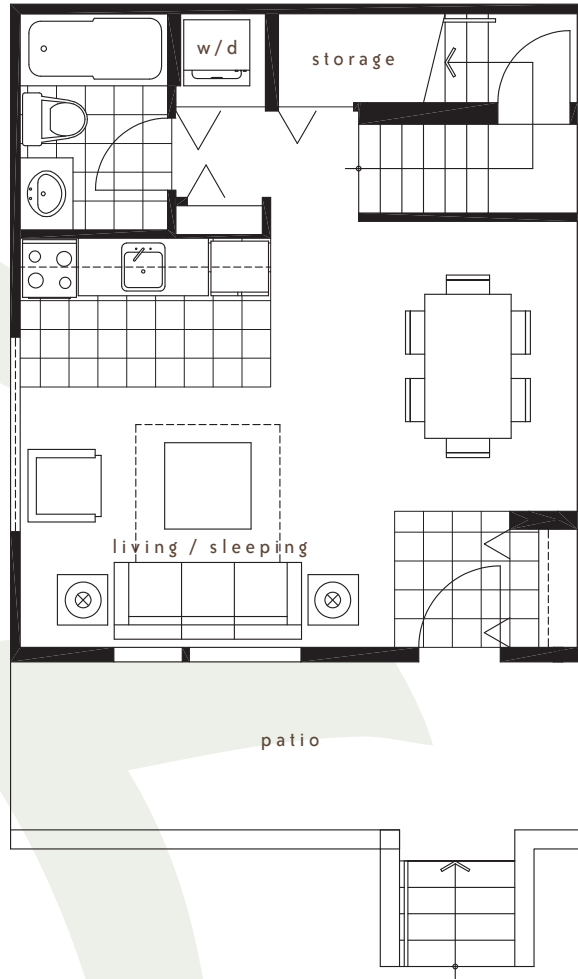

* corner units with additional window

UNITA 1

studio *

GREENWOOD

commons

2660 wesbrook mall

604.827.3209
greenwoodcommons.ca

The developer reserves the right to make modifications or changes to plans, specifications, and features should they be necessary. Actual floor plans, illustrations, sizes and dimensions are approximate and may vary slightly. Variances do and will occur.